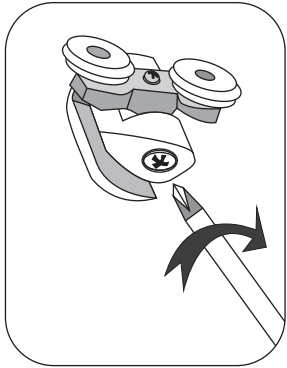

Installation Instructions