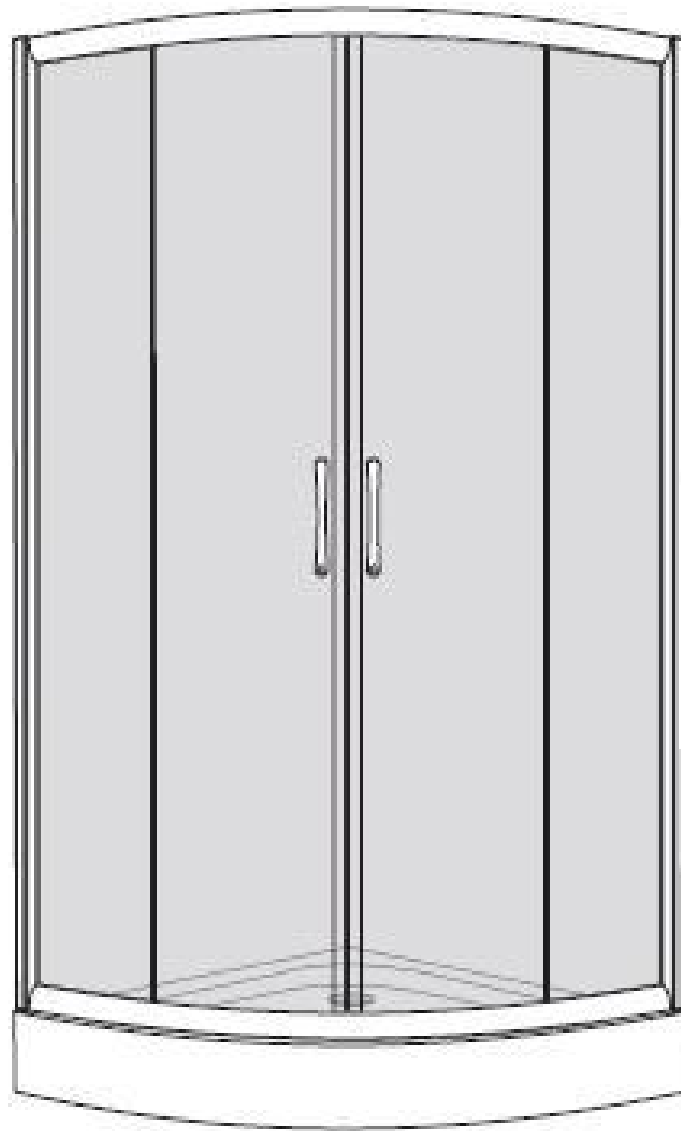

Alfa

Installation instructions

SIZE : 80x80x200 CM

Alfa

Installation Instructions

Alfa

Installation Instructions

VERTICAL SEAL

4PCS

4PCS

2PCS

8PCS

4PCS

4x25mm
8PCS

4PCS

4x12mm
8PCS

4x12mm
4PCS

8PCS

3mm

1.

Lift the rear part of bottom basin, and then insert one end of the pipe into the drainage hole

2.

3.

4.