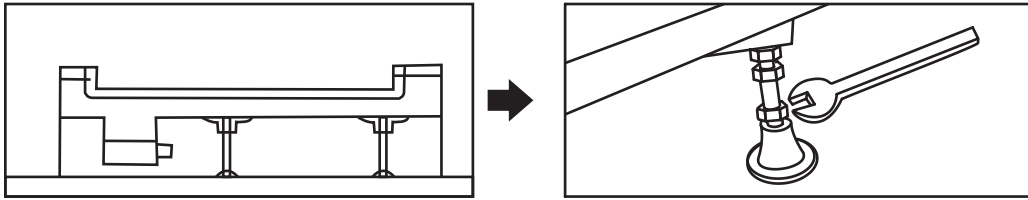

Alfa

Installation instructions

SIZE : 80x80x200 CM

Alfa

Installation Instructions

Alfa

Installation Instructions

VERTICAL SEAL

4PCS

4PCS

2PCS

8PCS

4PCS

4x25mm
8PCS

4PCS

4x12mm
8PCS

4x12mm
4PCS

8PCS

3mm

1.

Lift the rear part of bottom basin, and then insert one end of the pipe into the drainage hole

2.

3.

4.