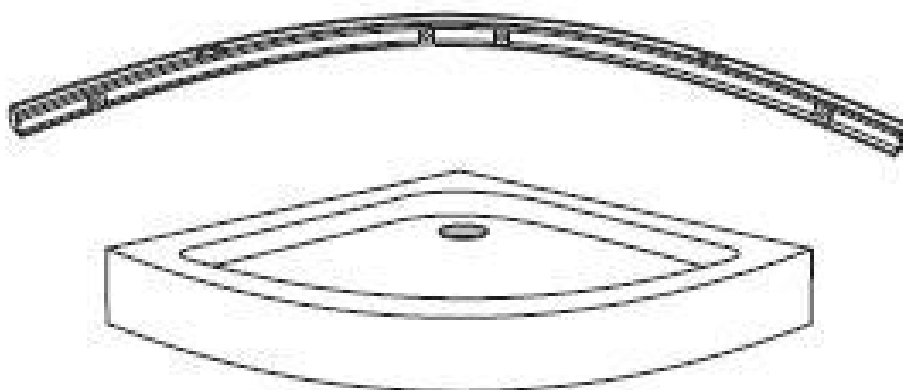

Alfa

Installation instructions

SIZE : 80x80x200 CM

Alfa

Installation Instructions

Alfa

Installation Instructions

VERTICAL SEAL

4PCS

4PCS

2PCS

8PCS

4PCS

4x25mm
8PCS

4PCS

4x12mm
8PCS

4x12mm
4PCS

8PCS

3mm

1.

Lift the rear part of bottom basin, and then insert one end of the pipe into the drainage hole

2.

3.

4.