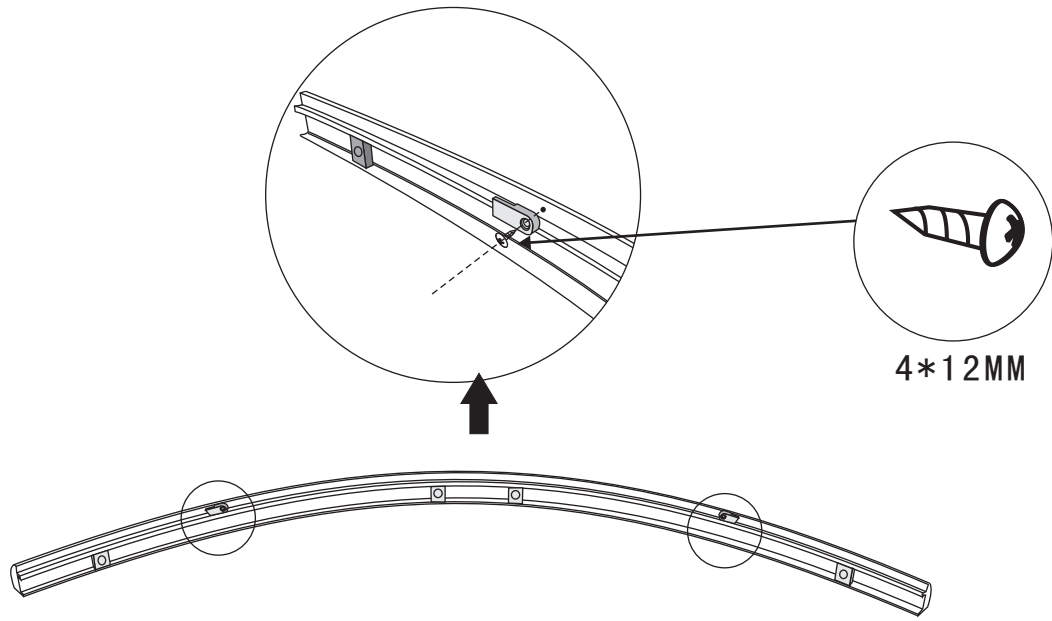

Alfa

Installation instructions

SIZE : 80x80x200 CM

Alfa

Installation Instructions

Alfa

Installation Instructions

VERTICAL SEAL

4x12mm
4PCS

8PCS

3mm

1.

Lift the rear part of bottom basin, and then insert one end of the pipe into the drainage hole

2.

3.

4.