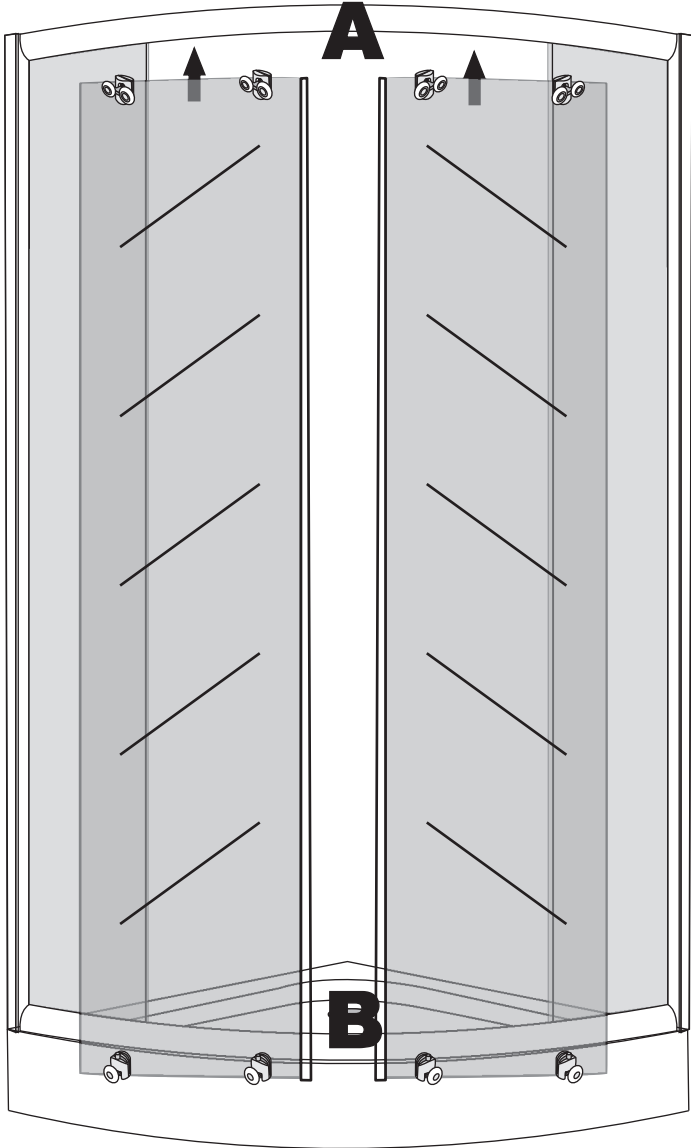

Installation Instructions