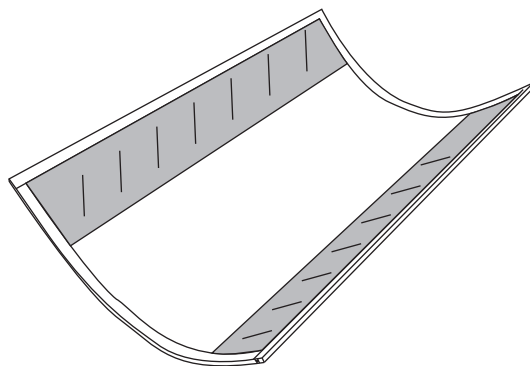

Alfa

Installation instructions

SIZE : 80x80x200 CM

Alfa

Installation Instructions

Alfa

Installation Instructions

VERTICAL SEAL

4PCS

4PCS

2PCS

8PCS

4PCS

4x25mm
8PCS

4PCS

4x12mm
8PCS

4x12mm
4PCS

8PCS

3mm

1.

Lift the rear part of bottom basin, and then insert one end of the pipe into the drainage hole

2.

3.

4.