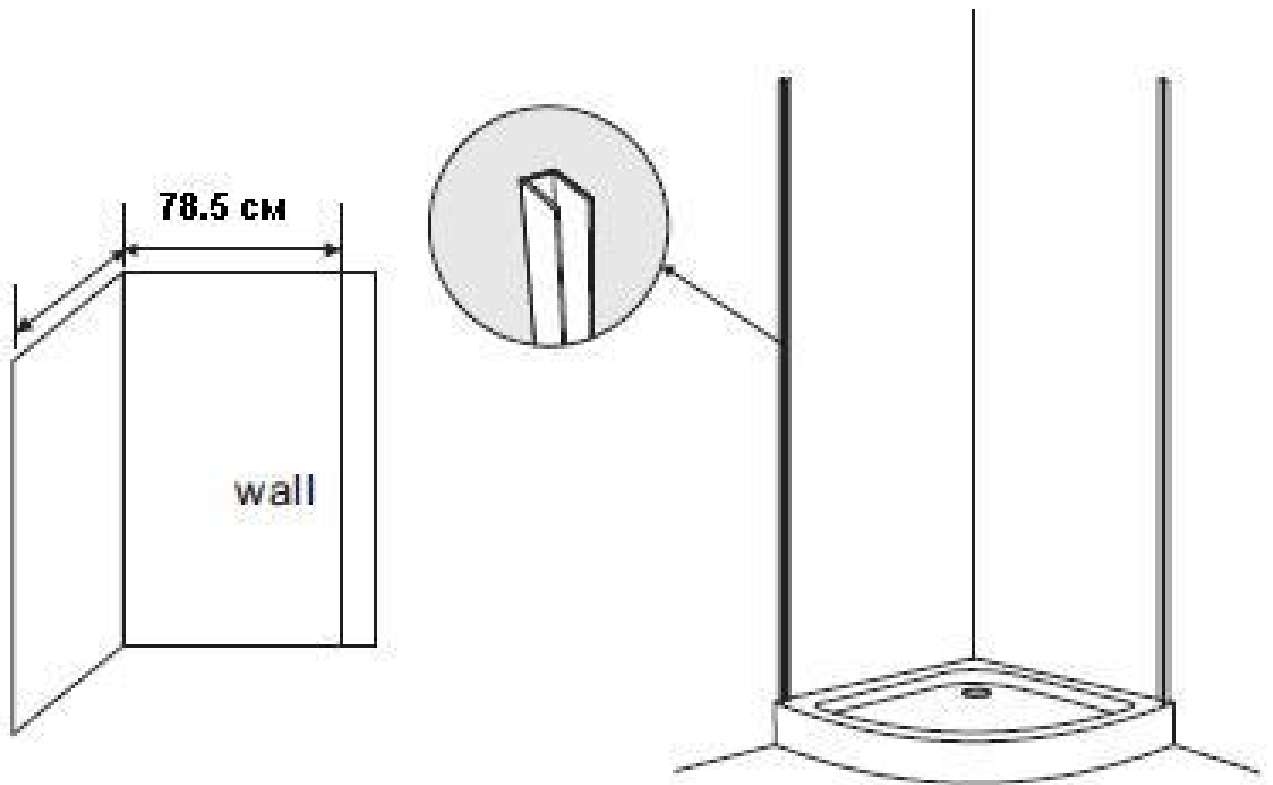

Alfa

Installation instructions

SIZE : 80x80x200 CM

Alfa

Installation Instructions

Alfa

Installation Instructions

VERTICAL SEAL

4x12mm
4PCS

8PCS

3mm

1.

Lift the rear part of bottom basin, and then insert one end of the pipe into the drainage hole

2.

3.

4.