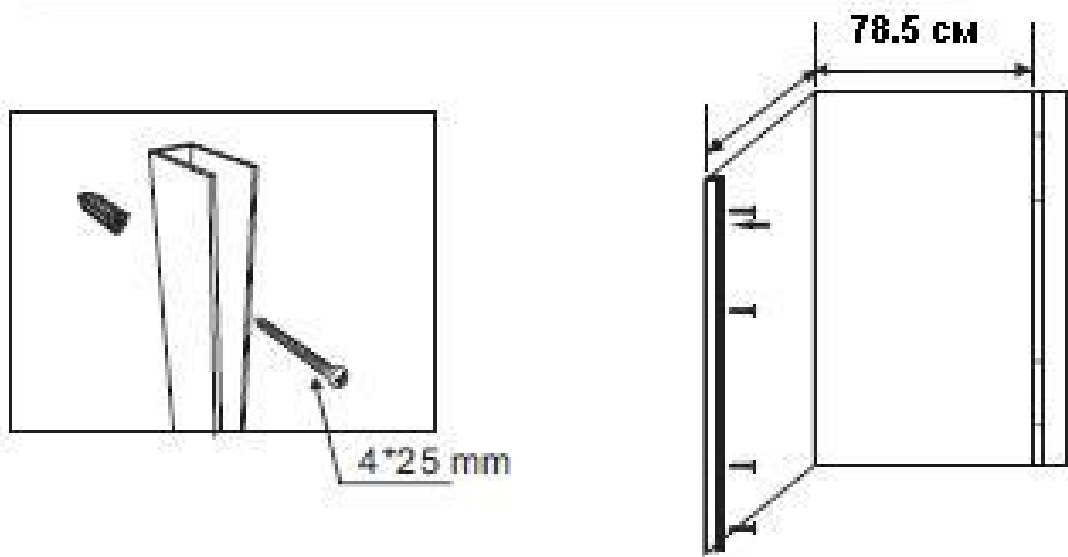

Alfa

Installation instructions

SIZE : 80x80x200 CM

Alfa

Installation Instructions

Alfa

Installation Instructions

VERTICAL SEAL

4x12mm
4PCS

8PCS

3mm

1.

Lift the rear part of bottom basin, and then insert one end of the pipe into the drainage hole

2.

3.

4.