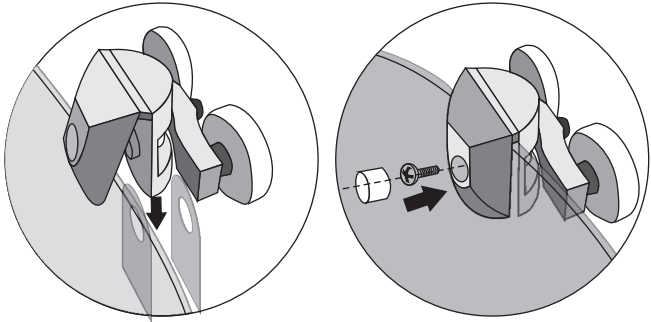

Installation Instructions