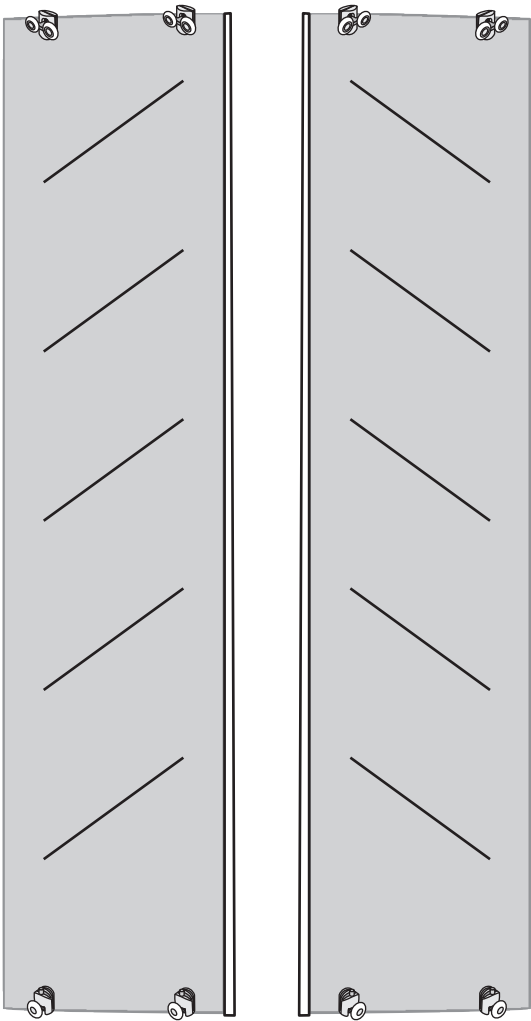

Installation Instructions