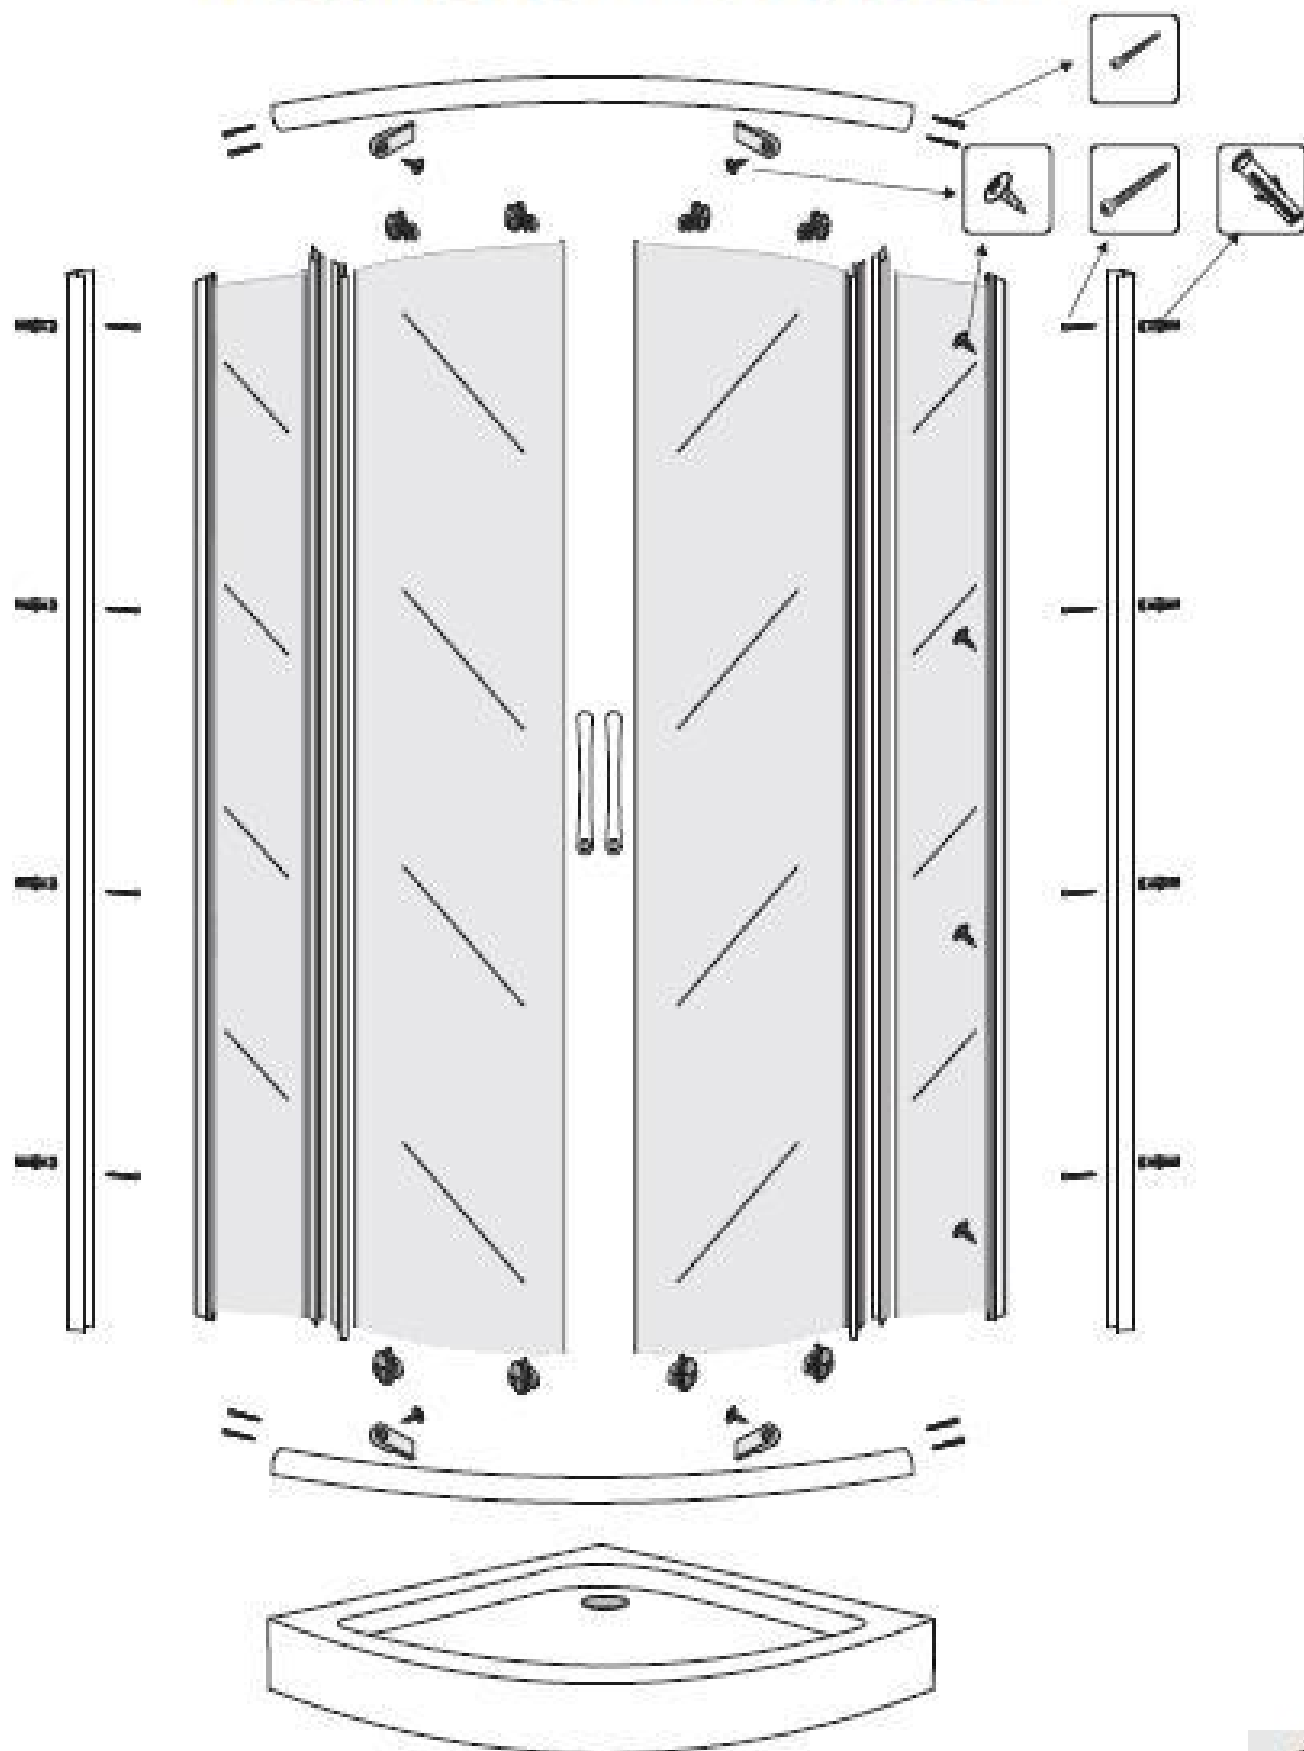

Alfa

Installation instructions

SIZE : 80x80x200 CM

Alfa

Installation Instructions

Alfa

Installation Instructions

VERTICAL SEAL

4PCS

4PCS

2PCS

8PCS

4PCS

4x25mm
8PCS

4PCS

4x12mm
8PCS

4x12mm
4PCS

8PCS

3mm

1.

Lift the rear part of bottom basin, and then insert one end of the pipe into the drainage hole

2.

3.

4.